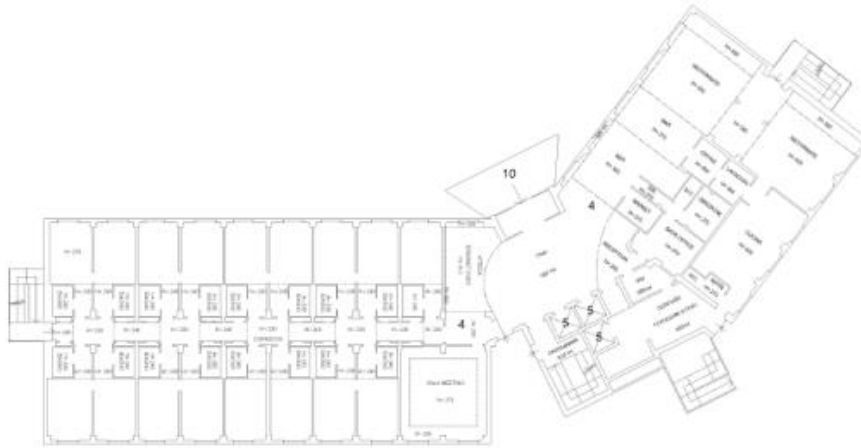

# Idea Hotel Malpensa

Via della Chiesa 27, Somma Lombardo (VA)

---

HOTEL INVESTMENT OPPORTUNITY

**PIANO TERRA | GROUND FLOOR**

**PIANO TIPO CAMERE (PIANI 1-4) | TYPE FLOOR PLAN (1° - 4° FLOORS)**